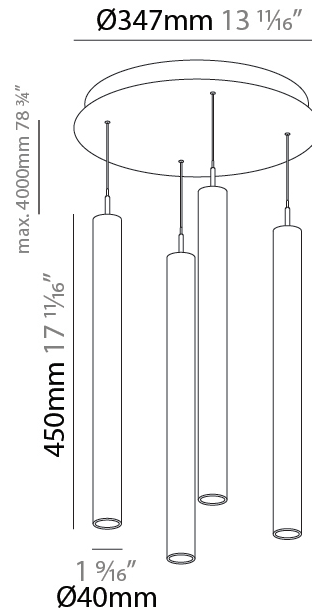

GENERAL

Series: G-Mini Round
Subseries: G-Mini Round Hangover
Brand: Prolight
Division: Architectural
Mounting Type: Suspension
Mounting Location: Ceiling
Subcategory: Spots

PHYSICAL

Shape: Cylinder
Diameter (mm): 347
Diameter (in): 13 11/16
Height (mm): 450
Height (in): 17 11/16
Light Distribution: Direct
Fixture Finish: SSR / BKV / CWI / CRY / HAB / UFT / ITA / RUA / FTG / MYG / LOD / PUS / FRO / FUP / KIA / POP / BLS / SPG / MEY / GOH / GUM / CHC / COM / ABZ / JAG / OBR / MOS / ROR
Accent Finish: NOF / COP / MIR / SSS
Fixture Material: Extruded Aluminum / Steel
Cable Details: 2,000mm/78 3/4" / 4,000mm/157 1/2" - Cable, Black, Green, Orange, Red, White

ELECTRICAL

Lamp Type: LED (Zhaga Standard)
Input Wattage (W): 39
Total Output Wattage (W): 35.4
Dimming: Non-Dimmable
Driver Included: Yes
Driver Location: Integrated
Driver Type: Constant Current - Universal
Driver Class: Class 2
Input Voltage (V): 120 - 277

LED

Color Temperature (°K): 2700 / 3000 / 3500 / 4000
Max. Delivered Lumen (lm): 2776 / 2904 / 3012 / 3080
Nominal Lumen (lm): 1840 / 1949 / 2057 / 2112
CRI: >90 CRI
Lamp Life (hrs): 50000

OPTICAL

Beam Angle: 40 / 52

RATINGS AND CERTIFICATIONS

Certified By: Certified for North American Standards
IP rating: IP20